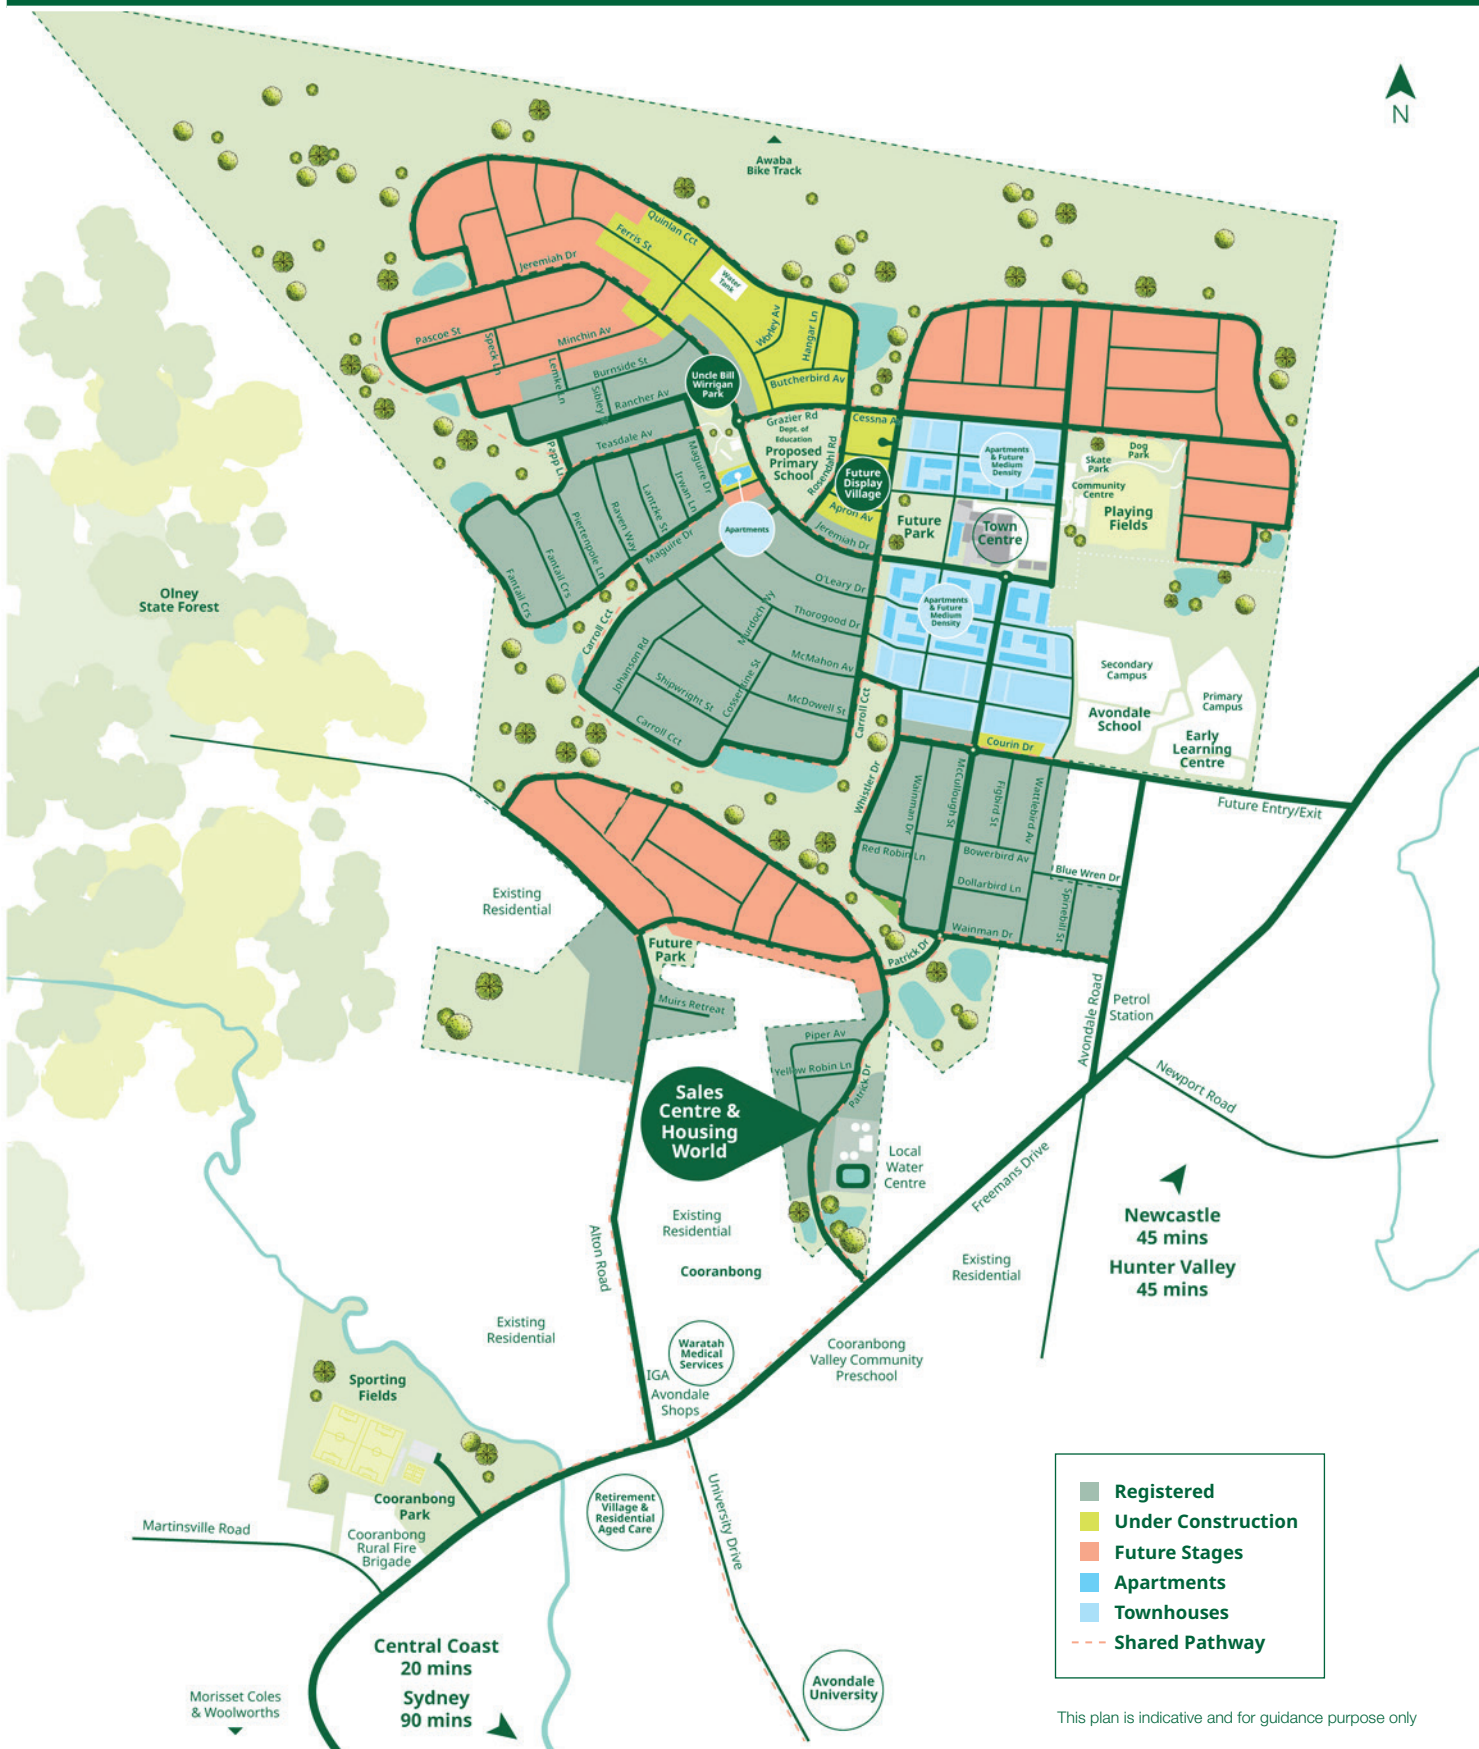

Watagan Park

NATURE'S PLAYGROUND

Masterplan

Grey	Registered
Yellow	Under Construction
Orange	Future Stages
Blue	Apartments
Light Blue	Townhouses
Red dashed line	Shared Pathway

This plan is indicative and for guidance purpose only