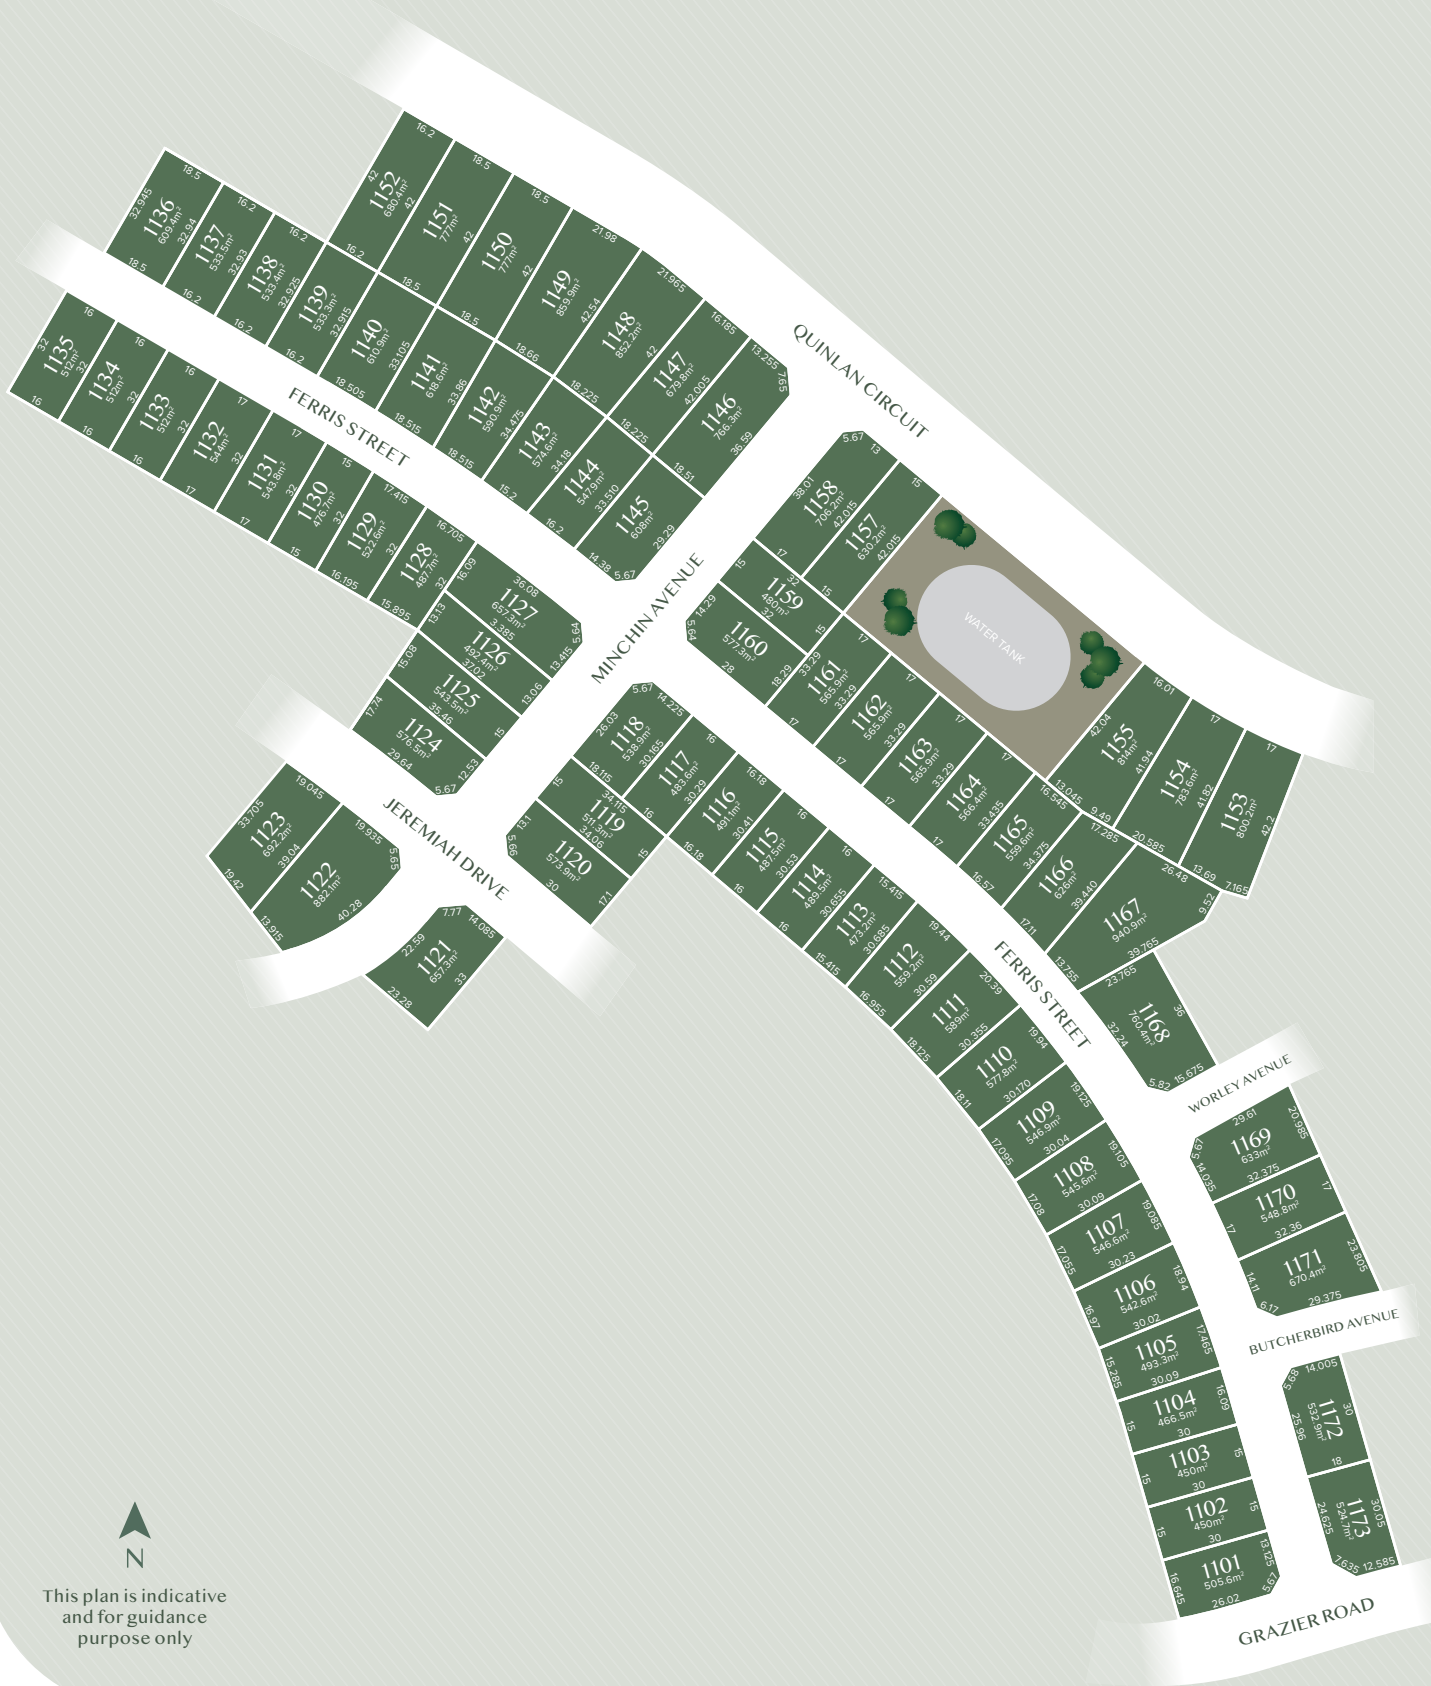

Watagan Park

Tattlers Ridge

450 - 940sqm blocks

This plan is indicative and for guidance purpose only

Sales Centre: 27 Patrick Drive, Cooranbong NSW 2265
Sales office open Sunday - Friday by appointment

1300 888 888
wataganpark.com.au